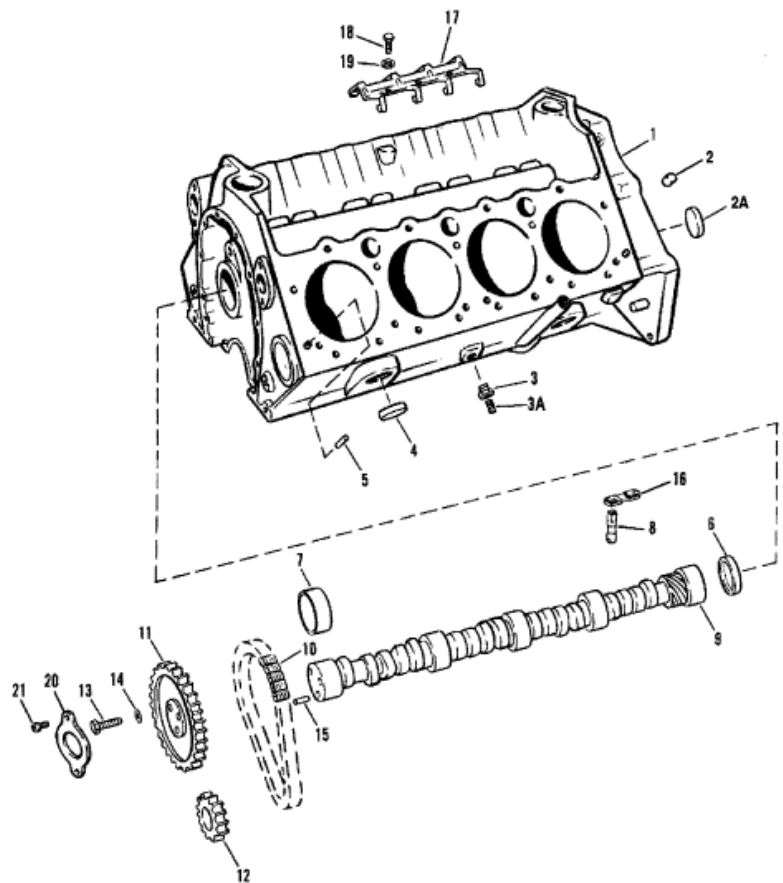

(350MAG/5.7L BRAVO - S/N-0D617328 & UP)

Parts List						
Ref	Class	Part	Description	Qty	Comment	Footnote
1		N.S.S.	CYLINDER BLOCK ASSEMBLY	1	(ORDER REMANUFACTURED L)	2
2	22	48340	PIPE PLUG (1/4 IN.)	3		
2A	19	816565	EXPANSION PLUG (15/32 IN.)	5		
3	22	48556	BUSHING	2		
3A	22	32802	PIPE PLUG	2		
4	19	34270	EXPANSION PLUG (1-5/8 IN. DI.	8		
5	17	35465	DOWEL PIN (5/16 IN. DIA.)	4		
6	22	72640	PLUG	1		
7	23	85674	BEARING UNIT (SET)	1		
8		17340	LIFTER	16		
9	431	811658	CAMSHAFT	1		
10		11985	TIMING CHAIN	1		
11	43	811659	SPROCKET	1		
12	43	42755	SPROCKET	1		
13	10	34505	BOLT (3/4 IN.)	3		
14	12	848136	WASHER	3		
15	17	35312	PIN	1		
16		17341	RESTRICTOR	8		
17		811662	RETAINER	1		
18	10	34500	SCREW	3		
19	12	811664	LOCKWASHER	3		
20		811663	RETAINER	1		
21	10	17343	SCREW	2		
-		807447R	2 REMANUFACTURED MARINE LO	1		
-	27	75611A88	ENGINE OVERHAUL GASKET SE	1		
-	92	91601	1 SEALER-RED RTV (WHERE APPL	1		
-	92	34227	1 PERFECT SEAL (WHERE APPLIC	1		